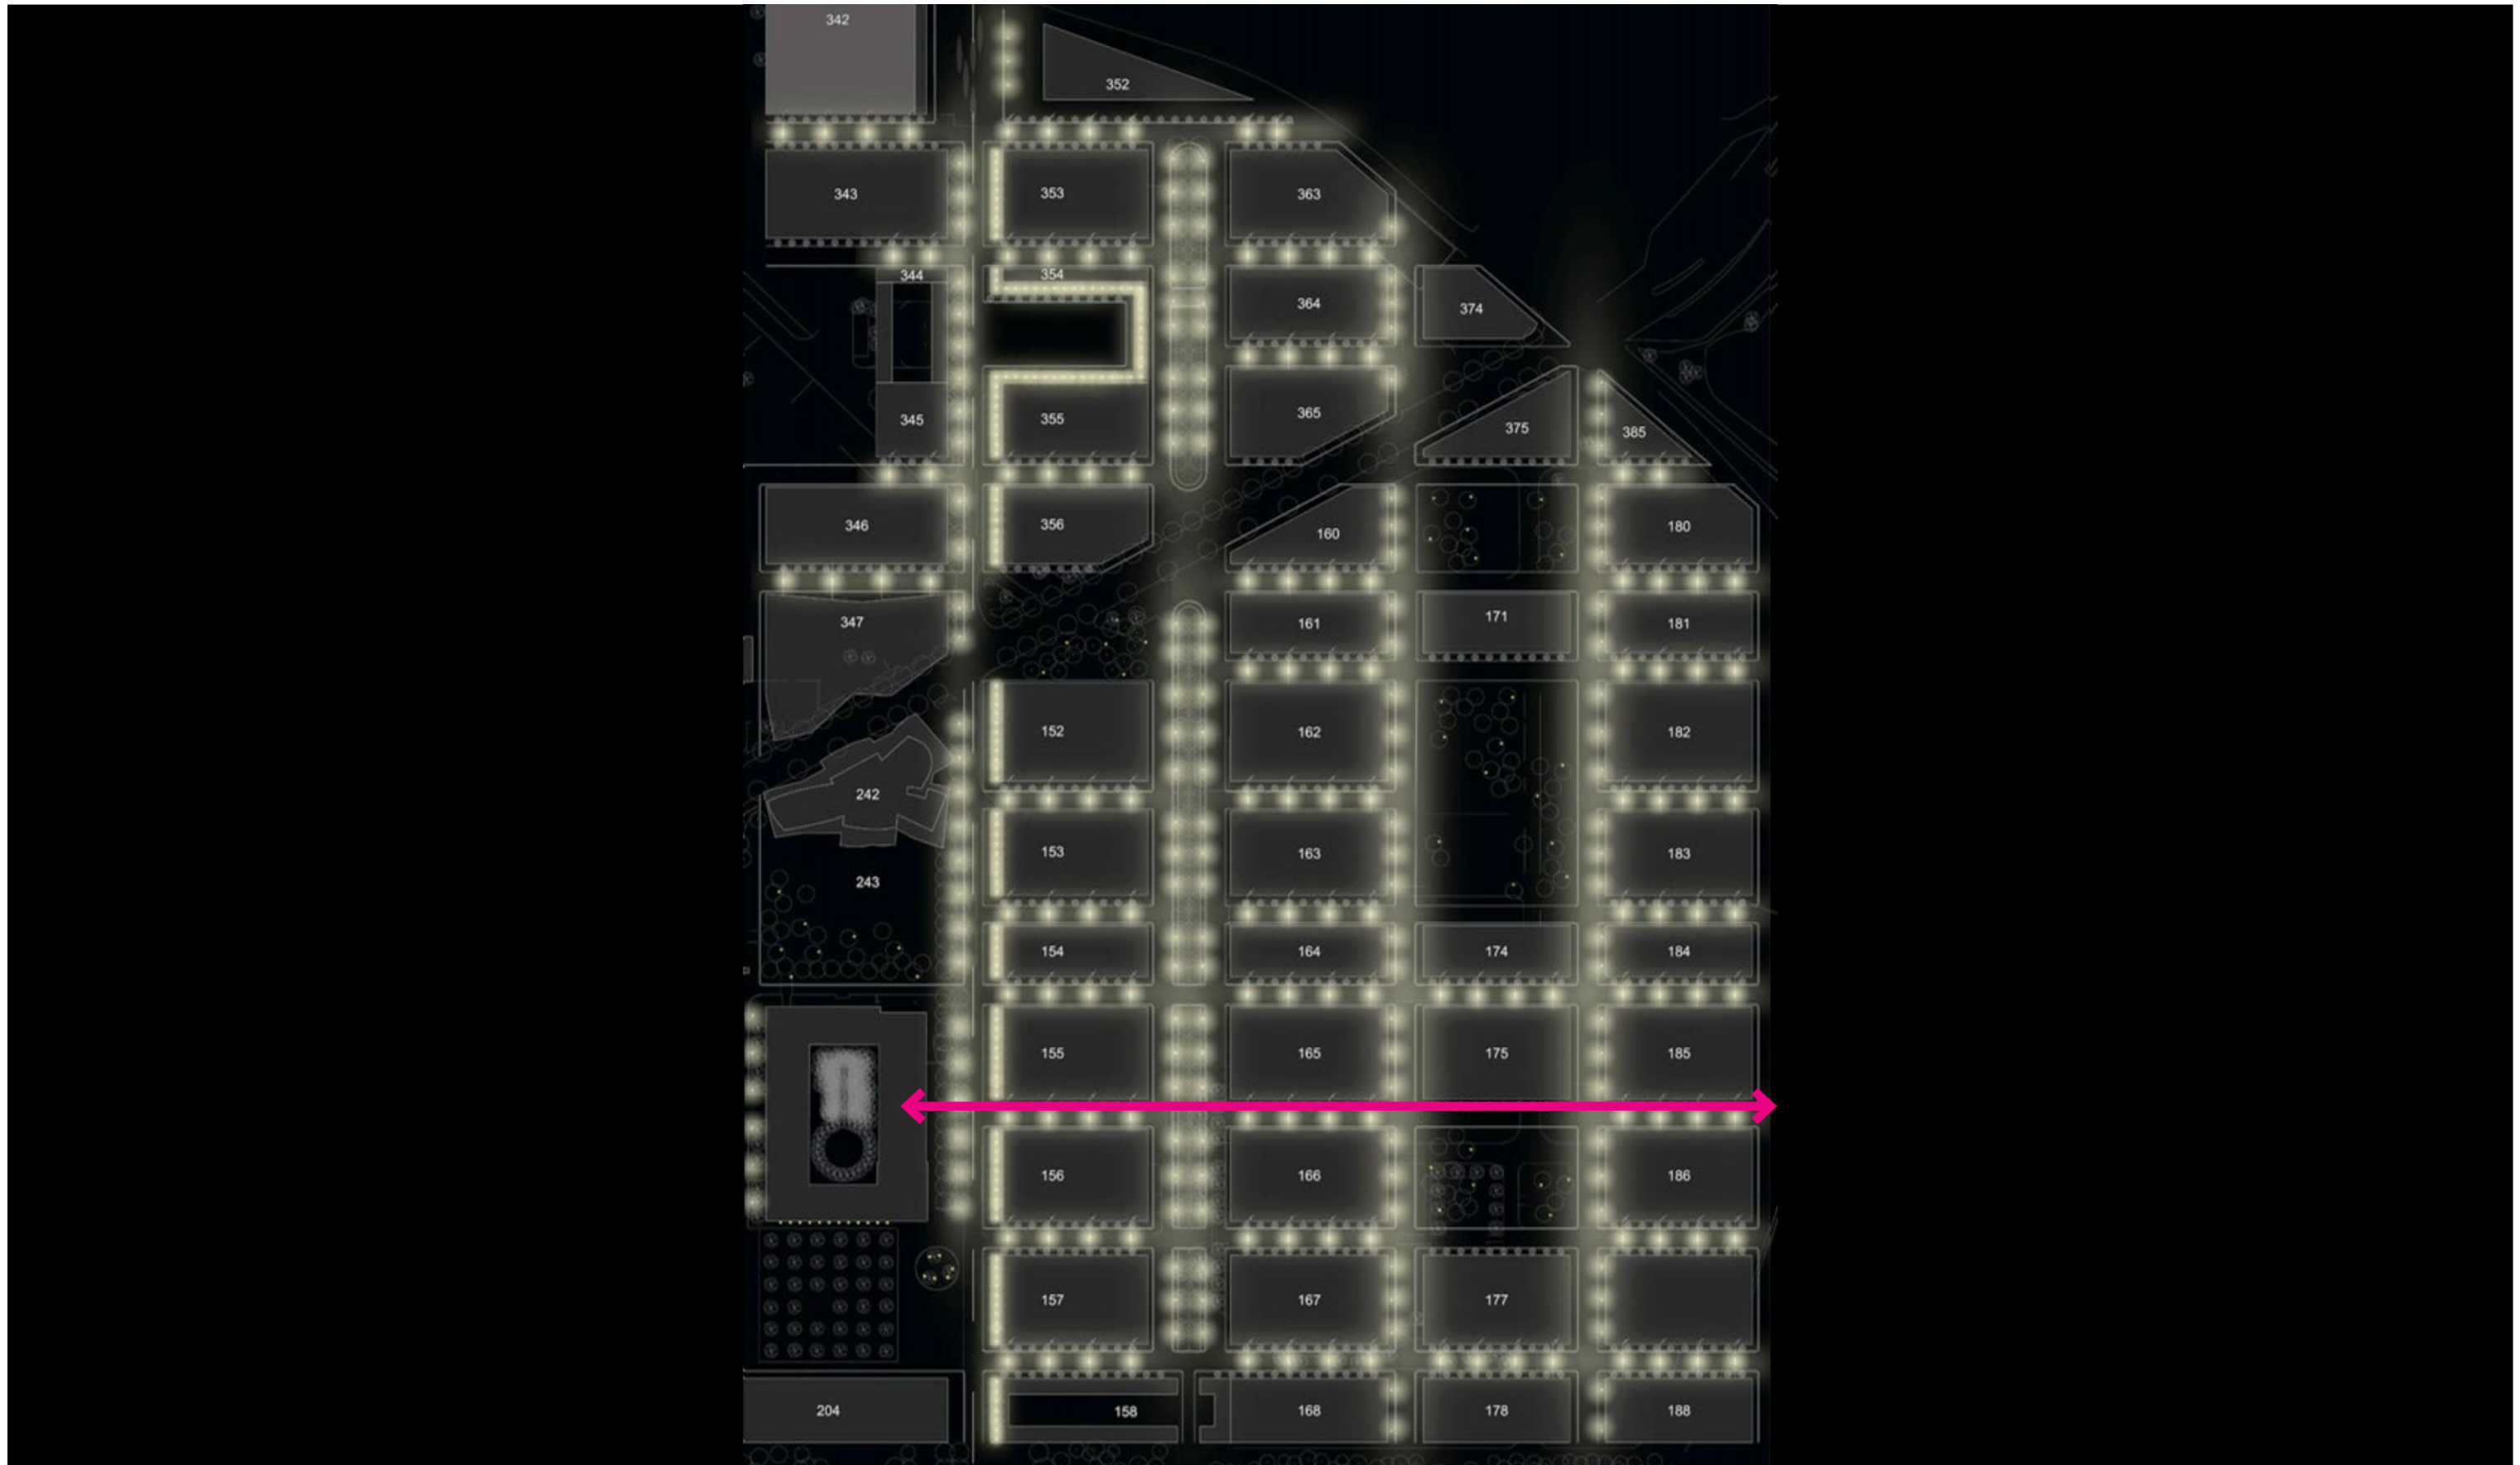

NOVARTIS CAMPUS MASTERPLAN

Basel