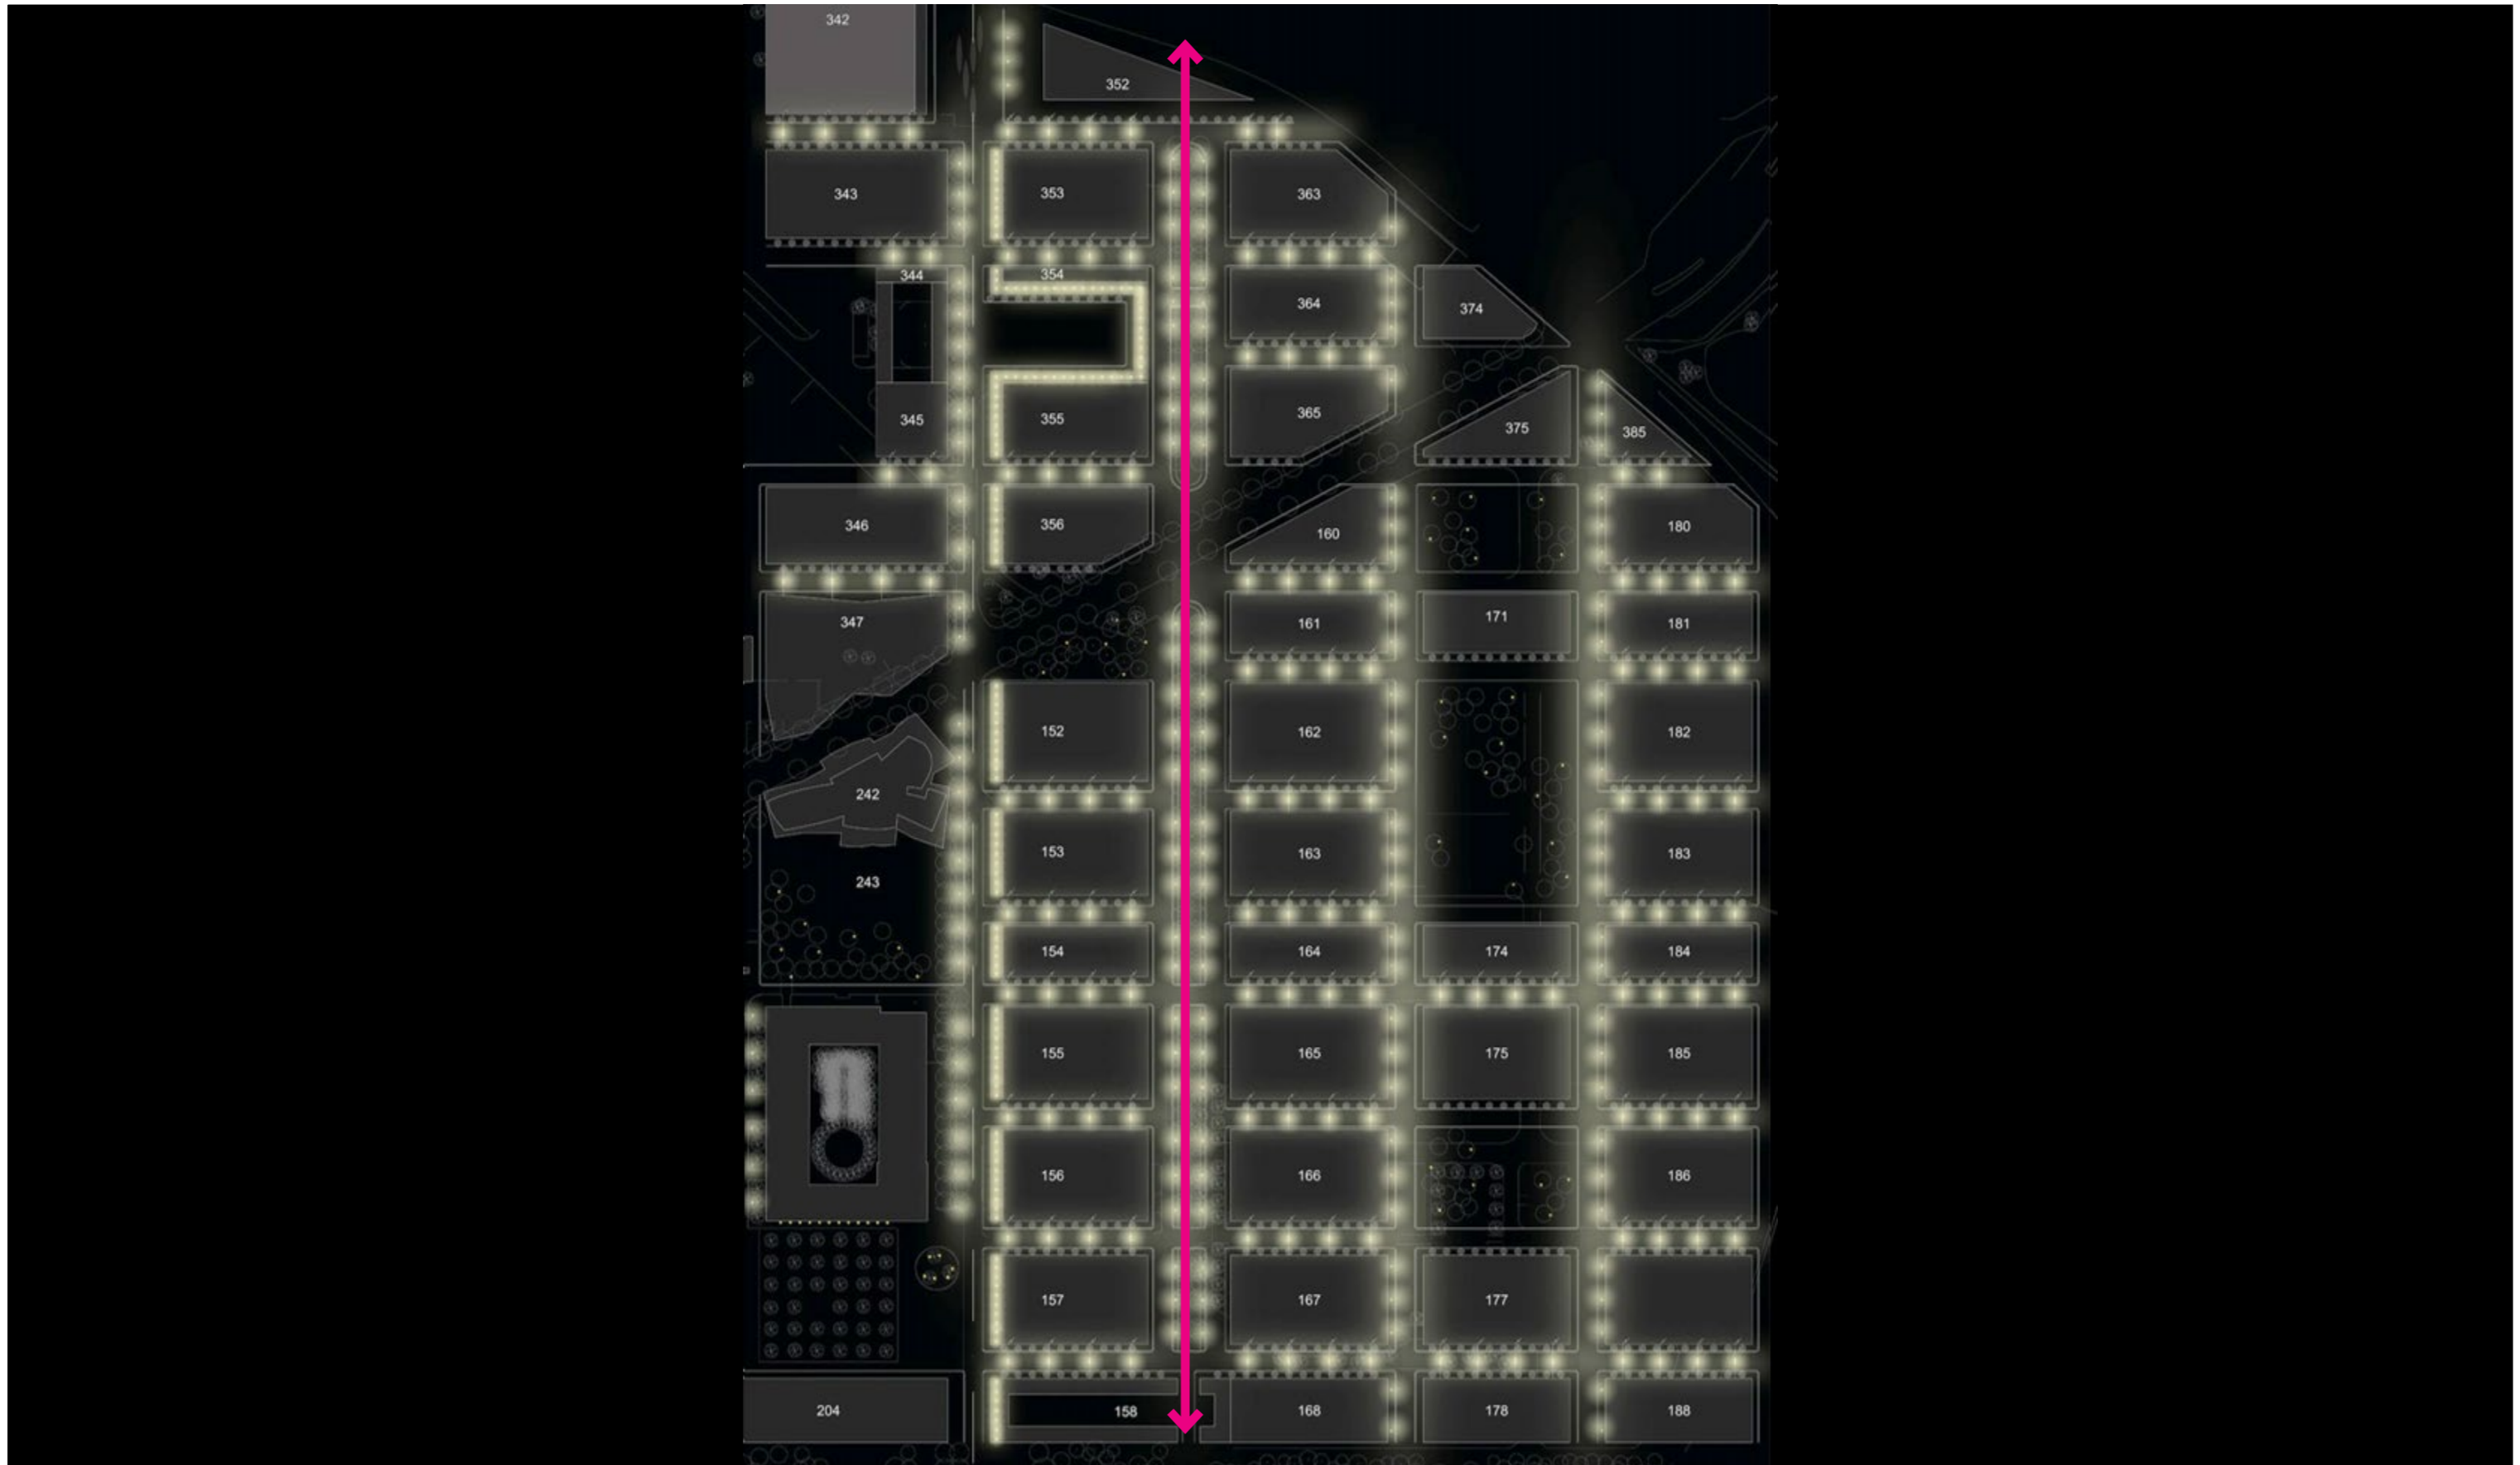

ARCHITECT

Studio di Architettura Prof. Dr. Ing. Vittorio
Magnago Lampugnani

SERVICES

Lighting Masterplan, 200.000 sqm

NOVARTIS CAMPUS MASTERPLAN

Basel

NOVARTIS CAMPUS MASTERPLAN

Basel