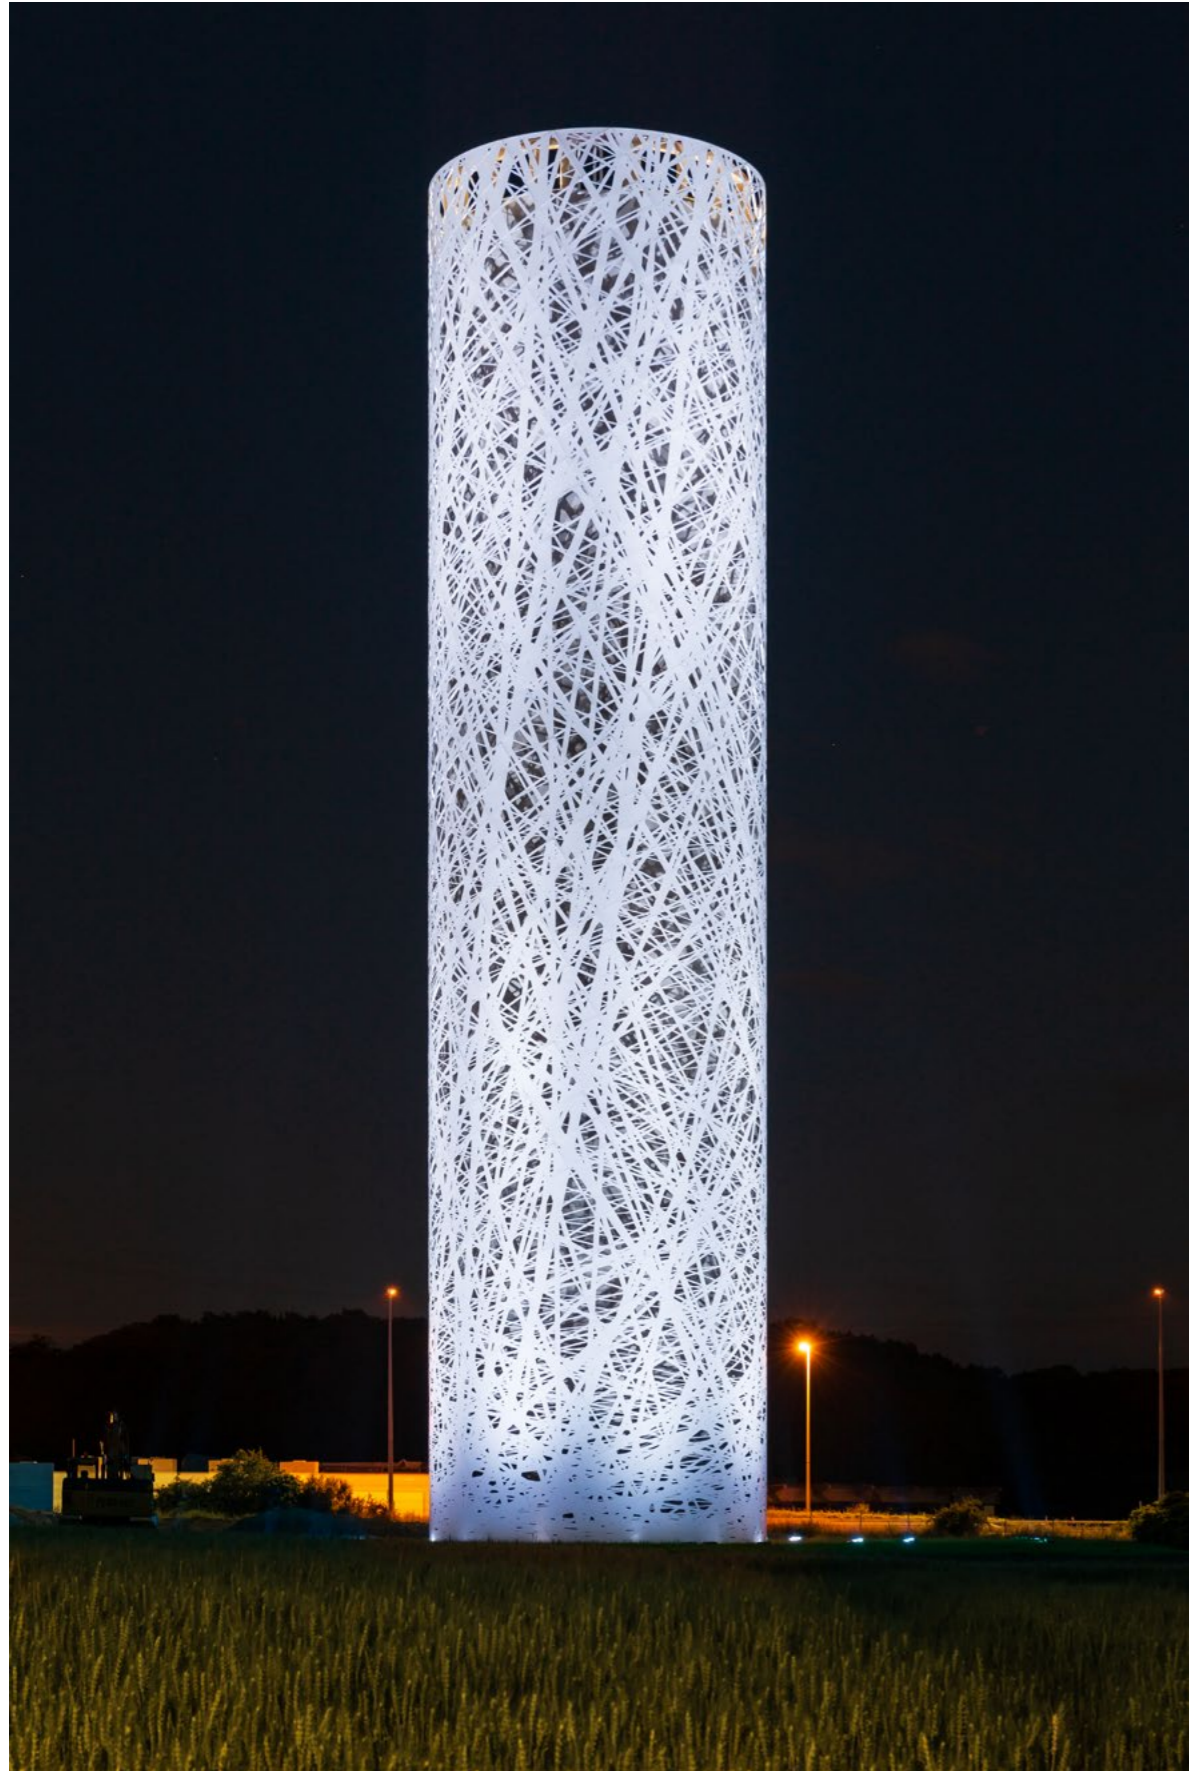

WASSERTURM

Luxemburg